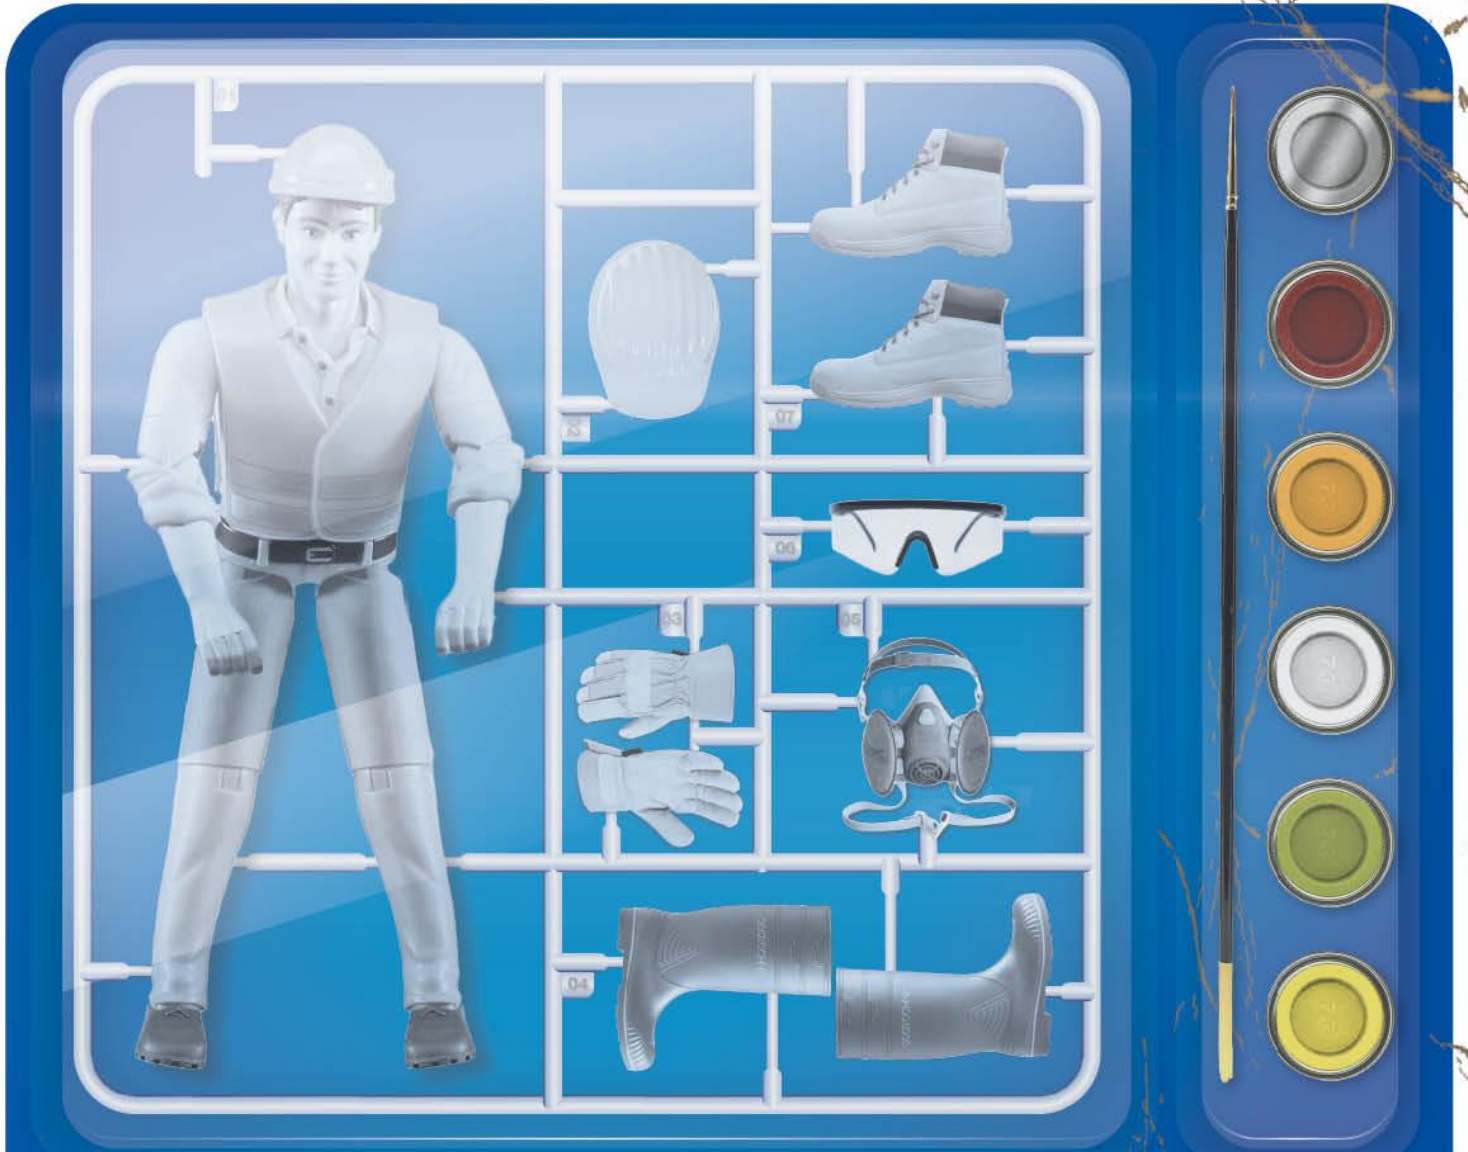

1:6
SCALE

GEOTECHNICAL ENGINEER

CONSTRUCTION KIT COMPLETE WITH FULL PPE

Our Geotechnical Engineers come with:

Contents:

- 01. HI-VIS Clothing x1
- 02. Safety Helmet x1
- 03. Safety Gloves x2

- 04. Safety Wellingtons x2
- 05. Protective Mask x1
- 06. Safety Glasses x1
- 07. Safety Boots x2