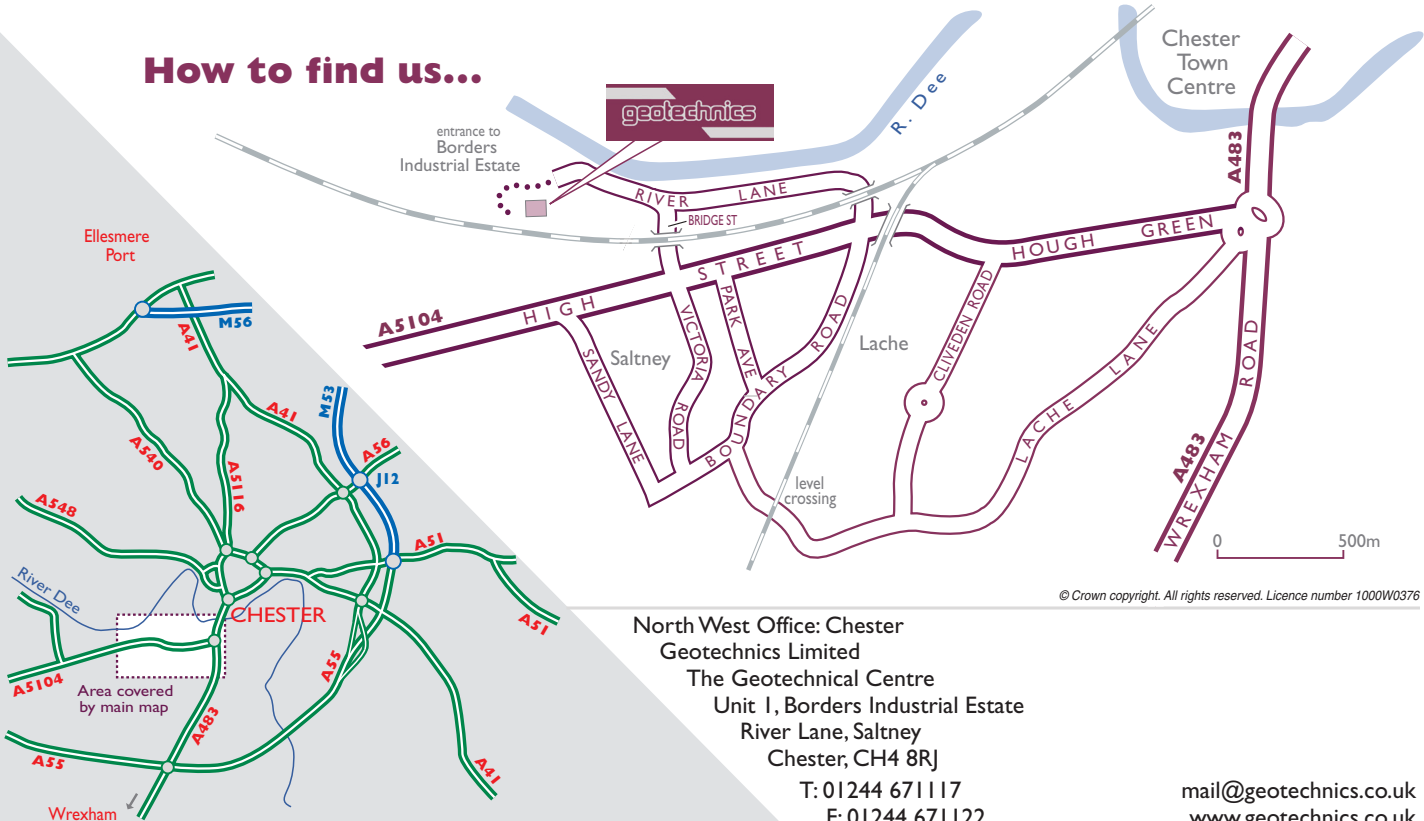

How to find us...

North West Office: Chester
Geotechnics Limited
The Geotechnical Centre
Unit 1, Borders Industrial Estate
River Lane, Saltney
Chester, CH4 8RJ
T: 01244 671117
F: 01244 671122

mail@geotechnics.co.uk
www.geotechnics.co.uk