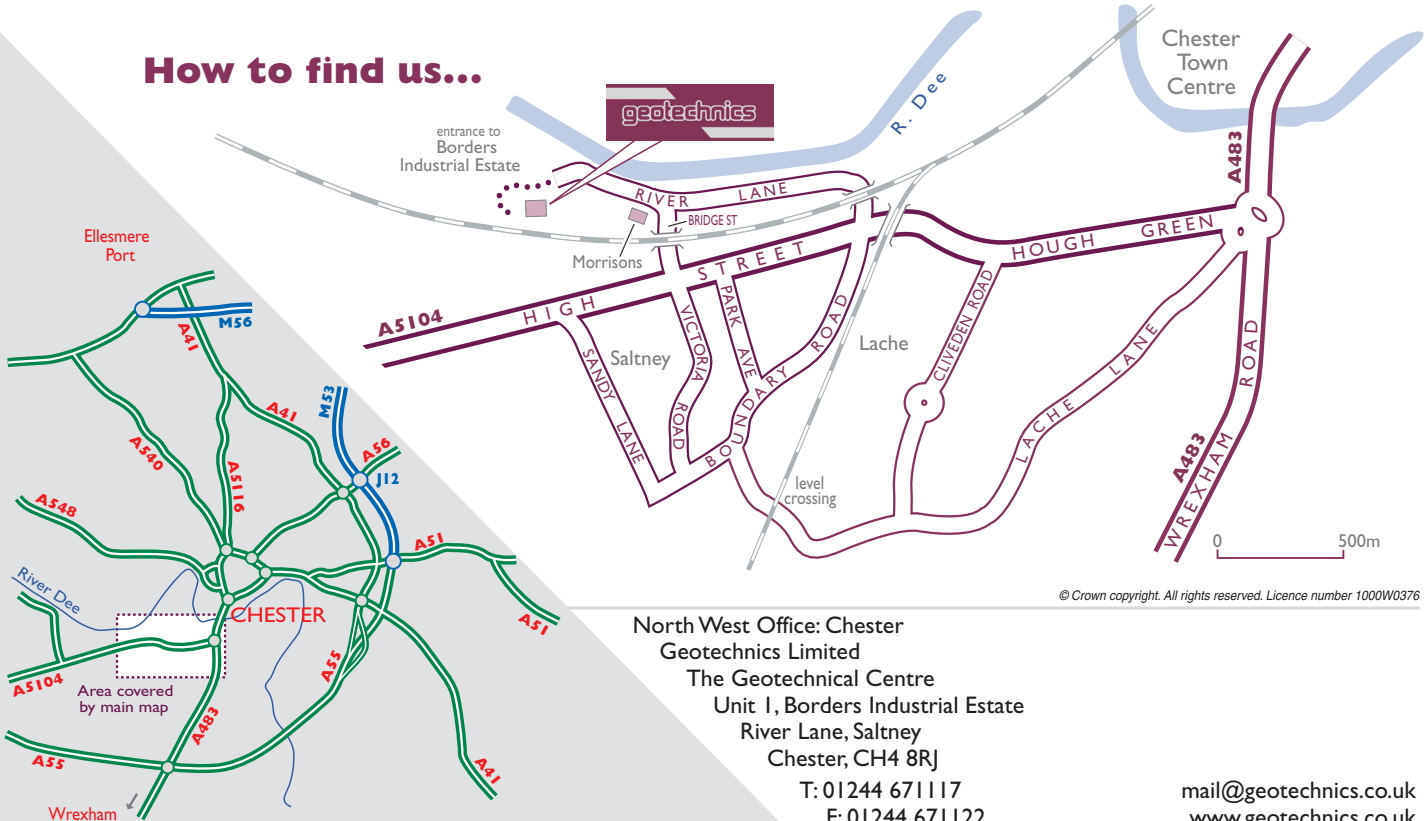

How to find us...

North West Office: Chester
Geotechnics Limited
The Geotechnical Centre
Unit 1, Borders Industrial Estate
River Lane, Saltney
Chester, CH4 8RJ

T: 01244 671117
F: 01244 671122

mail@geotechnics.co.uk
www.geotechnics.co.uk